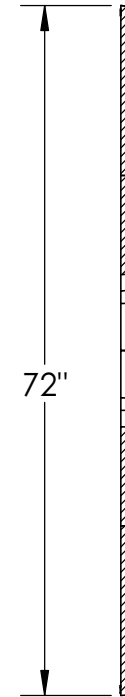

8876/8856 SUNRAY Tree Grate Set

Supplied By:
TRENCH DRAIN SUPPLY
 877-903-7246
 www.trenchdrainsupply.com

SECTION A-A

SECTION B-B

BOLTING SLOTS TYP.

Product Number

00885621C01

Design Features

- Materials
 - Tree Grate
 - Gray Iron (CL35B)
 - Tree Grate
 - Gray Iron (CL35B)
- Design Load
 - Non-Traffic
- Open Area
 - n/a
- Coating
 - Undipped
- √ Designates Machined Surface

Certification

-
- ADA
- ASTM A48
- Country of Origin: USA

Major Components

00885621
 00887621

Drawing Revision

08/09/2013 Designer: MAH
 Revised By:

Disclaimer

Weights (lbs/kg), dimensions (inches/mm) and drawings provided for your guidance. We reserve the right to modify specifications without prior notice.