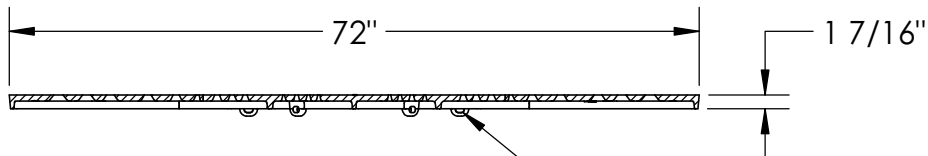

8876/8856 SUNRAY Tree Grate Set

Supplied By:
TRENCH DRAIN SUPPLY
 877-903-7246
 www.trenchdrainsupply.com

SECTION A-A

SECTION B-B

BOLTING SLOTS TYP.

Product Number

00885621C01

Design Features

- Materials
 - Tree Grate
 - Gray Iron (CL35B)
 - Tree Grate
 - Gray Iron (CL35B)
- Design Load
 - Non-Traffic
- Open Area
 - n/a
- Coating
 - Undipped
- √ Designates Machined Surface

Certification

-
- ADA
- ASTM A48
- Country of Origin: USA