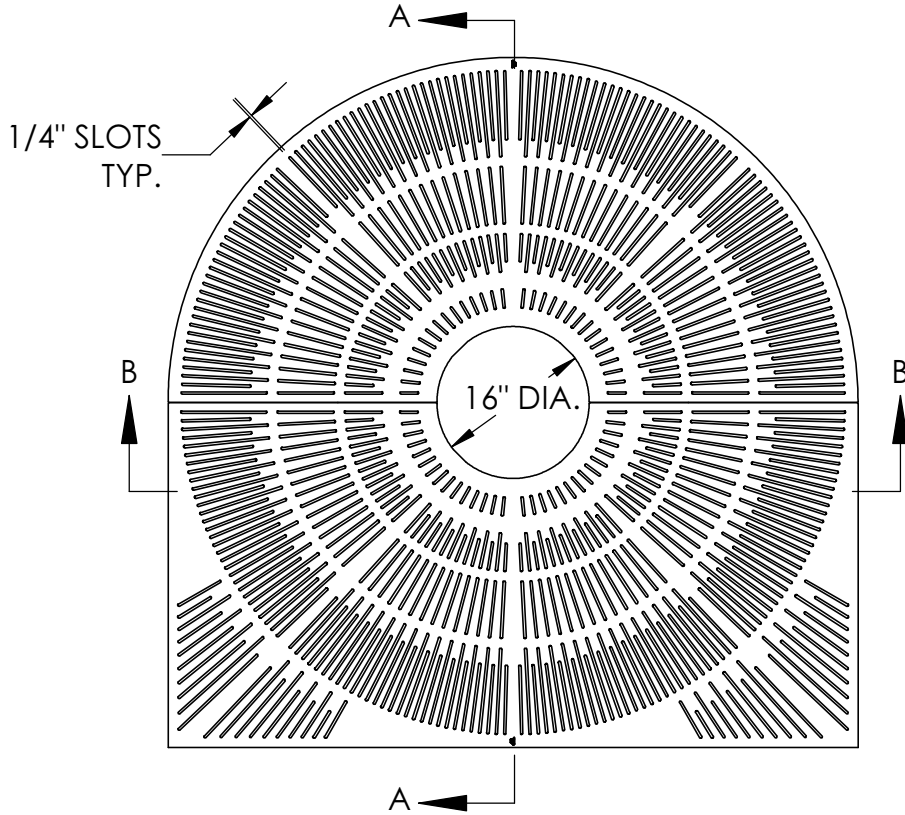

8876/8856 SUNRAY Tree Grate Set

Supplied By:
TRENCH DRAIN SUPPLY
 877-903-7246
 www.trenchdrainsupply.com

SECTION A-A

SECTION B-B

BOLTING SLOTS TYP.

Product Number

00885621C01

Design Features

- Materials
 - Tree Grate
 - Gray Iron (CL35B)
 - Tree Grate
 - Gray Iron (CL35B)
- Design Load
 - Non-Traffic
- Open Area
 - n/a
- Coating
 - Undipped
- √ Designates Machined Surface

Certification

-
- ADA
- ASTM A48
- Country of Origin: USA